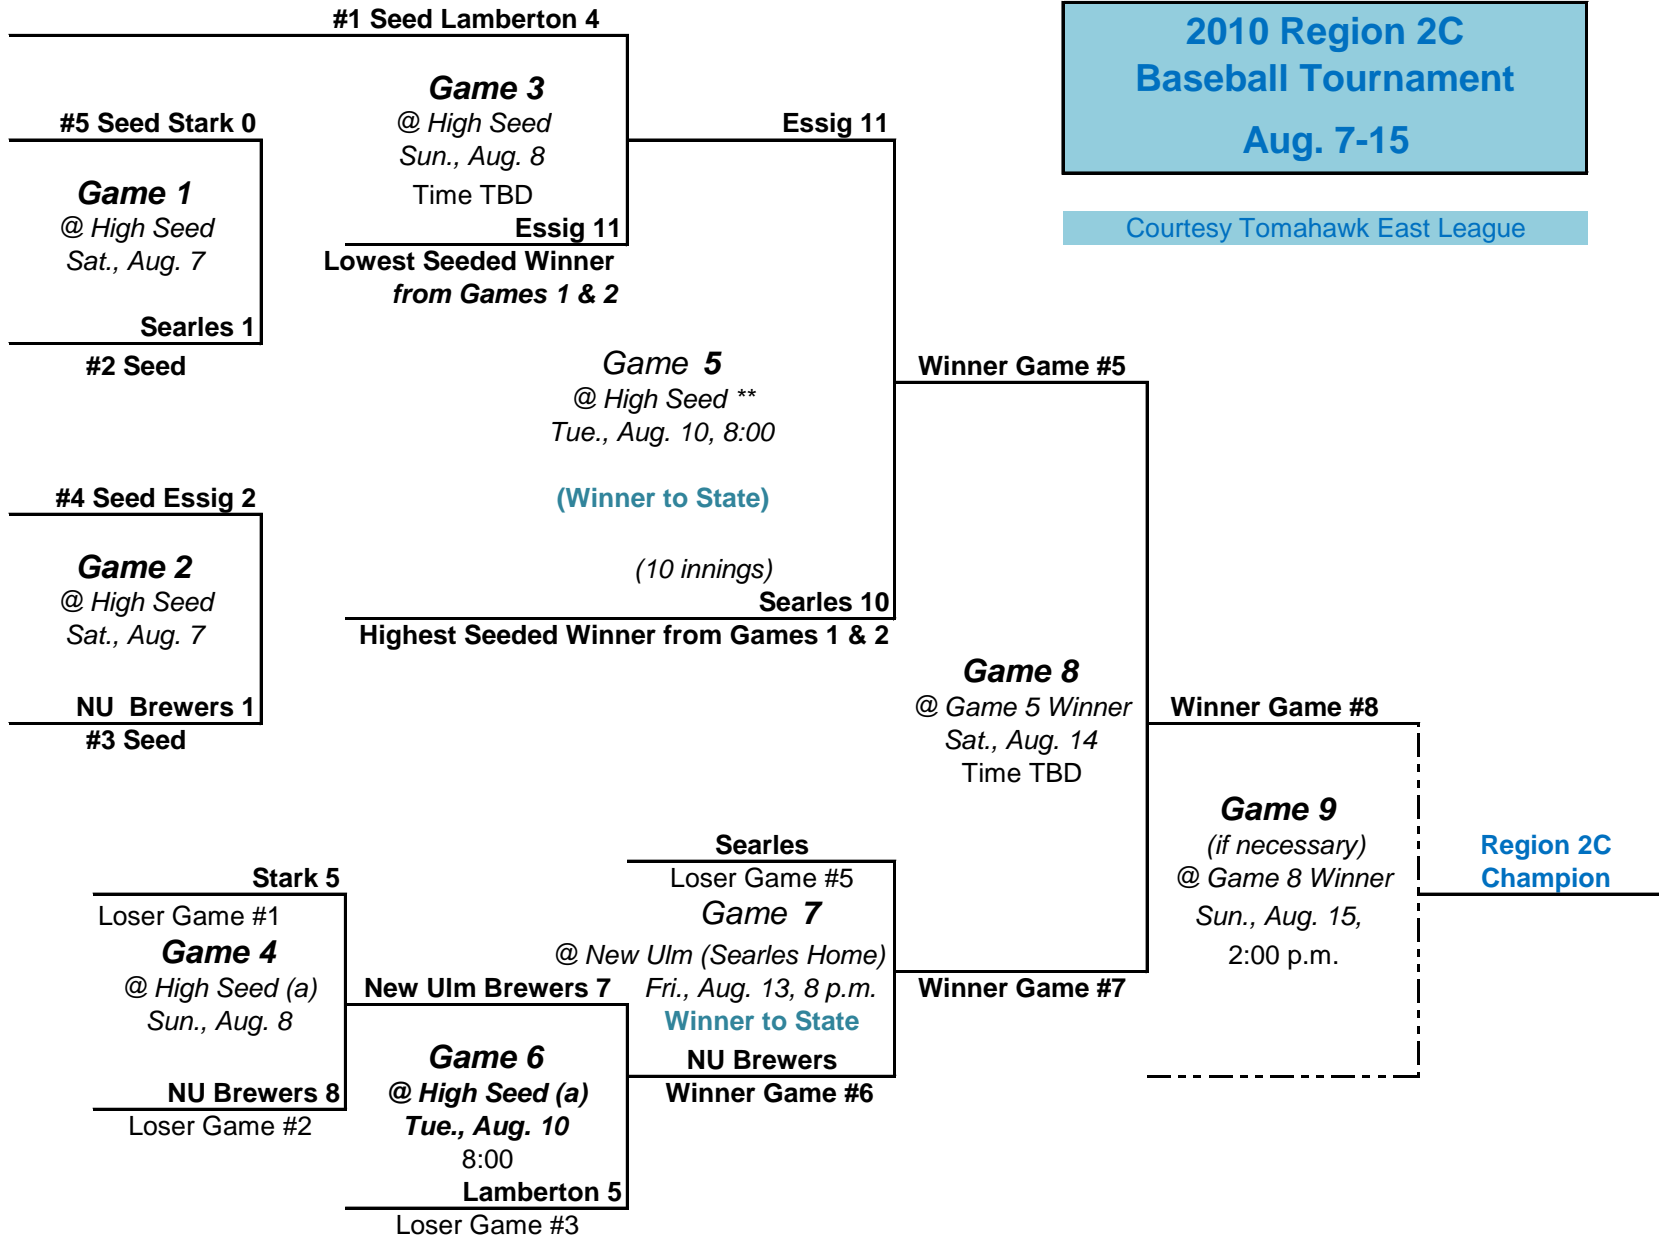

**2010 Region 2C  
Baseball Tournament  
Aug. 7-15**

Courtesy Tomahawk East League

(a) Unless one team has not had a home game so far in the tournament. If both teams have had at least one home game so far, high seed is home team.